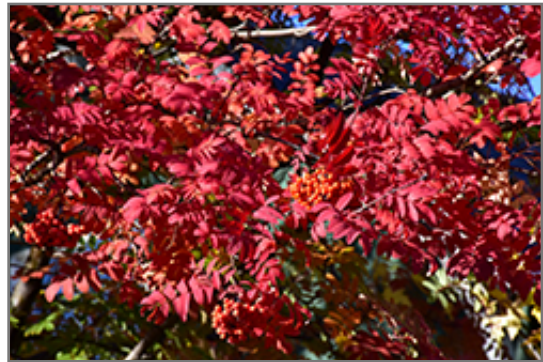

Showy Mountain Ash in fall
Photo courtesy of NetPS Plant Finder