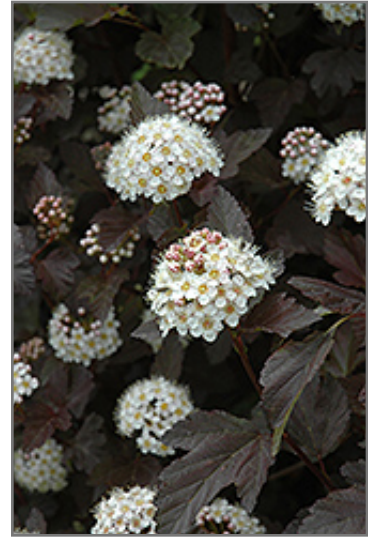

Diablo® Ninebark
Physocarpus opulifolius 'Monlo'

Height: 8 feet

Spread: 8 feet

Sunlight: ☐ ☒

Hardiness Zone: 2b

Other Names: Eastern Ninebark

Description:

A large spreading shrub with intensely purple leaves all season long, small white flowers followed by pretty reddish fruit which show well against the foliage, and interesting peeling papery bark; extremely tough and durable, makes a superb color accent

Ornamental Features

Diablo Ninebark features showy clusters of white flowers at the ends of the branches from late spring to early summer, which emerge from distinctive pink flower buds. It has attractive deep purple deciduous foliage which emerges burgundy in spring. The serrated lobed leaves are highly ornamental and turn an outstanding red in the fall. It features abundant showy red capsules from early to mid fall. The peeling tan bark adds an interesting dimension to the landscape.

Landscape Attributes

Diablo Ninebark is a multi-stemmed deciduous shrub with an upright spreading habit of growth. Its relatively coarse texture can be used to stand it apart from other landscape plants with finer foliage.

This shrub will require occasional maintenance and upkeep, and can be pruned at anytime. It has no significant negative characteristics.

Diablo Ninebark is recommended for the following landscape applications;

Diablo Ninebark flowers
Photo courtesy of NetPS Plant Finder