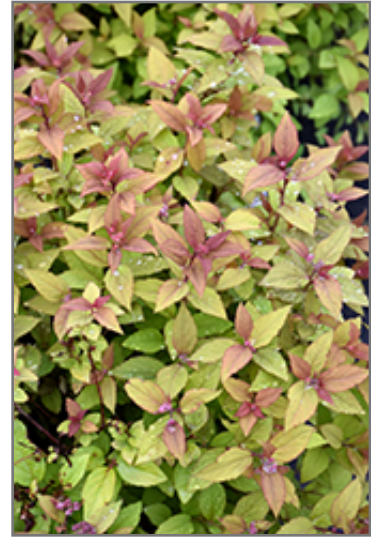

Described as an improved "Goldflame" with deeper orange new growth turning bright yellow throughout summer, and finishing with fiery red fall color; foliage color fades less with the heat of summer than other varieties

Ornamental Features

Firelight features showy clusters of hot pink flowers at the ends of the branches from late spring to early summer. It has attractive yellow deciduous foliage which emerges orange in spring. The small serrated pointy leaves are highly ornamental and turn an outstanding scarlet in the fall.

Landscape Attributes

Firelight is a multi-stemmed deciduous shrub with a more or less rounded form. Its relatively fine texture sets it apart from other landscape plants with less refined foliage.

This shrub will require occasional maintenance and upkeep, and is best pruned in late winter once the threat of extreme cold has passed. It is a good choice for attracting butterflies to your yard, but is not particularly attractive to deer who tend to leave it alone in favor of tastier treats. It has no significant negative characteristics.

Firelight is recommended for the following landscape applications;

- Mass Planting
- General Garden Use

Planting & Growing

Firelight will grow to be about 3 feet tall at maturity, with a spread of 4 feet. It tends to fill out right to the ground and therefore doesn't necessarily require facer plants in front. It grows at a fast rate, and under ideal conditions can be expected to live for approximately 20 years.